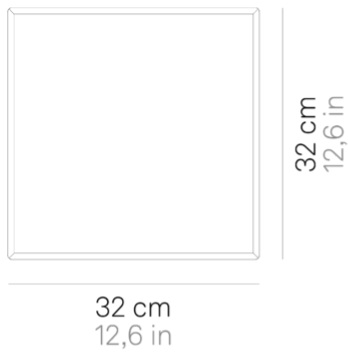

Caorle _wall-ceiling

Wall-ceiling lamps with diffuser in mouthblown, satin-finish opal triplex glass; matt white painted metal frame. The product is suitable for indoor use only.

LED sostituibile da utente

dimmable

IP20

LD130623

DESIGN IN ITALY BY ZAFFERANO SRL, China

Zafferano SRL - Viale dell'Industria, 26 31055 Quinto di Treviso
- Italy www.zafferanoitalia.com

Caorle _wall-ceiling

Lighting specifications

source	LED sostituibile da utente
type	SMD
total power	185 W
power LED	17 W
color temperature	3000 K
lumen lamp	1510 lm
lumen LED	2100 lm
beam angle	122°
CRI	> 90
class	E
dimmer	DALI
motion sensor	NO