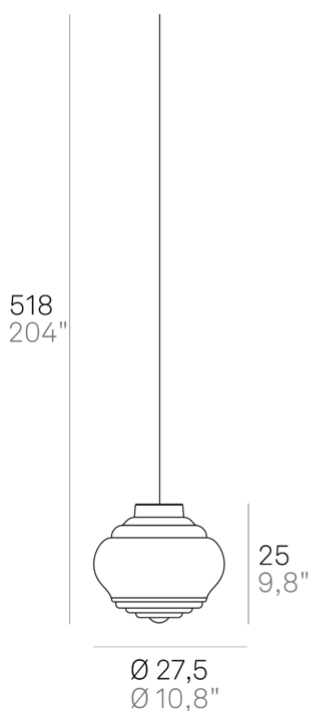

# Bonnie \_suspension

Suspension lamps with glass diffuser, mouthblown in standstill mould, with "rigadin" relief finish, in two shapes and in various colours. Grey painted metal frame, grey fabric cables. Bonnie e Clyde is a customizable product, both in colours and finishes, designed also for modular use.