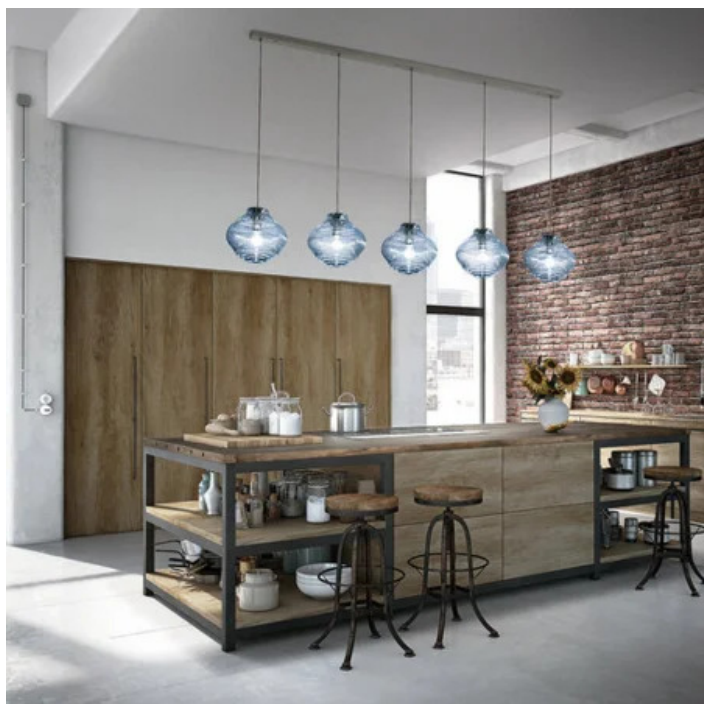

# Bonnie \_suspension

Suspension lamps with glass diffuser, mouthblown in standstill mould, with "rigadin" relief finish, in two shapes and in various colours. Grey painted metal frame, grey fabric cables. Bonnie e Clyde is a customizable product, both in colours and finishes, designed also for modular use.