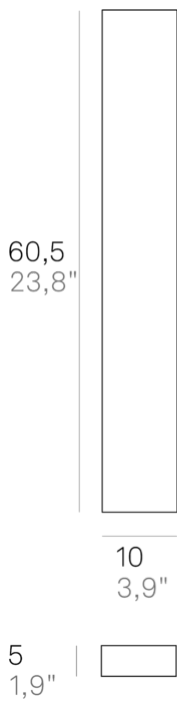

# Slat \_bollard

Wall and floor lamps with a matt white, dark grey or corten painted die-cast aluminium frame and a satin finish polycarbonate diffuser. The high IP rating (IP54 and IP65) makes the lamps ideal for indoor and outdoor use.

# Slat \_bollard

## Lighting specifications

---

source	LED sostituibile da tecnico
type	SMD
total power	2x70 W
power LED	2x60 W
color temperature	3000 K
lumen lamp	2x510 lm
lumen LED	2x858 lm
beam angle	112°
CRI	> 80
class	E
motion sensor	NO