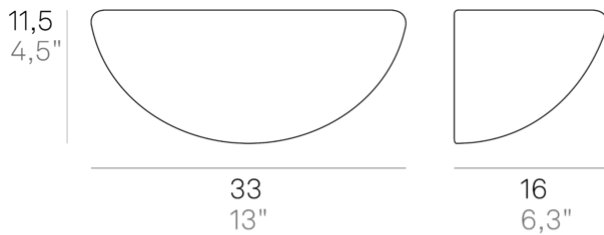

LED

not dimmable

IP20

LD5000

Matte white

DESIGN IN ITALY BY ZAFFERANO SRL, MADE IN PRC
Zafferano SRL - Viale dell'Industria, 26 31055 Quinto di Treviso - Italy www.zafferanoitalia.com