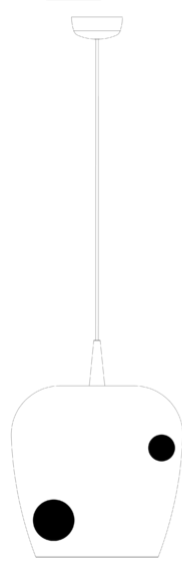

# Bilia \_suspension

Suspension lamp created by combining the model Baby with mouth-blown borosilicate glass diffusers. The bell-shaped design of the diffuser is inspired by the colored glass tumbler collection of the same name in the Zafferano Tableware catalog. It is available in two sizes (diameter 18 and 27 cm) and in two models: essential, in four colors (transparent, silver, antique gold, bronze); or decorated with spherical elements (two Bilia lamps) in five colors (transparent, silver, antique gold, bronze, sandblasted). The lamp is also designed for modular use. Suitable for indoor use only.

Ø 8 cm  
Ø 3,15 in

Ø 27 cm  
Ø 10,6 in

max. 300 cm  
max. 118,1 in

27 cm  
10,7 in

LED

dimmable

IP40

## Lighting specifications

---

source	LED
type	SMD
total power	8.0 W
power LED	8.0 W
color temperature	2700 K
lumen lamp	474 lm
lumen LED	645 lm
beam angle	162°
CRI	> 90
source class	G
dimmer	TRIAC
motion sensor	NO