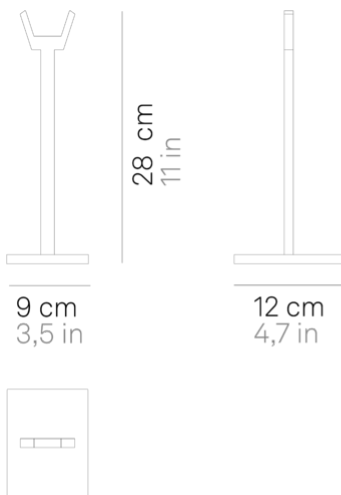

Pencil _Table

Elements that turn Pencil (pg. 178) into a table lamp.
The lighting module can be used in its fixed housing or detached and carried from one place to another.

LD081400

Clear

DESIGN IN ITALY BY ZAFFERANO SRL, China