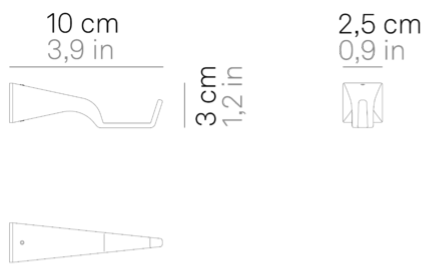

Pencil _Wall

Brackets that turn Pencil (pg. 178) into a horizontal wall lamp. The lighting module can be used in its fixed housing or detached and carried from one place to another.

LD0813

	White	B3		R3
	Dark gray	G3		