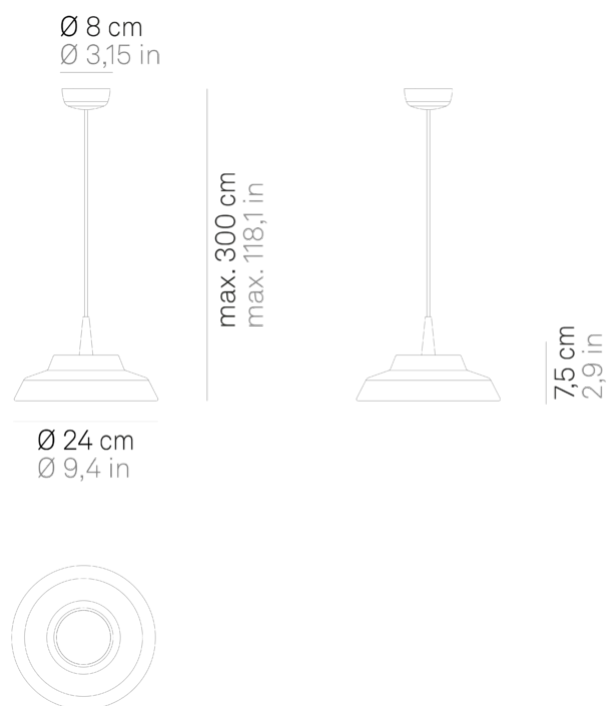

## Circus \_suspension

Suspension lamp created by combining the model Baby with Made in Italy ceramic diffusers. The diffuser is hand-decorated on the outside with a black and white striped pattern; the inside is white or decorated in a solid color (blue, red, yellow or green). The lamp is also designed for modular use. Suitable for indoor use only.

LED IP40

## Lighting specifications

---

source	LED
type	SMD
total power	8.0 W
power LED	8.0 W
color temperature	3000 K
lumen lamp	511 lm
lumen LED	678 lm
beam angle	162°
CRI	> 90
source class	G
dimmer	TRIAC
motion sensor	NO