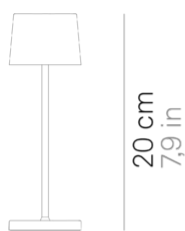

Ofelia micro _Table

Ofelia micro is a rechargeable battery-powered cordless table lamp. A "touch" control on the head allows switching on/off, dimming, and selecting the color temperature of the light (2200K, 2700K or 3000K). Ofelia micro is equipped with the dimmer memory function, which adjusts the light intensity and memorizes the dimmer steps. It is suitable for both indoor and outdoor use. The lamp comes with a contact charging base; battery charger included.

6,7 x 6,7cm
2,6 x 2,6 in

LED

dimmable

IP65

LD1880

	White	B3		Dark gray	N3
		R3		Sand	S3
	Sage green	G3			

DESIGN IN ITALY BY ZAFFERANO SRL, MADE IN PRC

Zafferano SRL - Viale dell'Industria, 26 31055 Quinto di Treviso - Italy www.zafferanoitalia.com

Ofelia micro _Table

Lighting specifications

source	LED
type	SMD
total power	2.2 W
power LED	2.2 W
color temperature	2200 - 2700 - 3000 K
lumen lamp	60 - 65 - 73 lm
lumen LED	183 - 195 - 216 lm
beam angle	140°
CRI	> 80
class	G
dimmer	TOUCH DIMMER
motion sensor	NO

■ White

LD0870RP

29 cm • 47 cm • 4 cm • 2.2 W
• IP20 • 100-240V • 50/60 Hz

■ Black