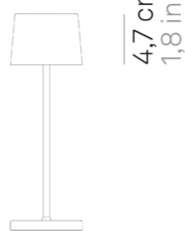

Ofelia micro _Table

Ofelia micro is a rechargeable battery-powered cordless table lamp. A "touch" control on the head allows switching on/off, dimming, and selecting the color temperature of the light (2200K, 2700K or 3000K). Ofelia micro is equipped with the dimmer memory function, which adjusts the light intensity and memorizes the dimmer steps. It is suitable for both indoor and outdoor use. The lamp comes with a contact charging base; battery charger included.

6,7 x 6,7cm
2,6 x 2,6 in

LED

dimmable

IP65

LD1880

	White	B3		Dark gray	N3
		R3		Sand	S3
	Sage green	G3			

DESIGN IN ITALY BY ZAFFERANO SRL, MADE IN PRC

Zafferano SRL - Viale dell'Industria, 26 31055 Quinto di Treviso - Italy www.zafferanoitalia.com

Ofelia micro _Table

Lighting specifications

source	LED
type	SMD
total power	2.2 W
power LED	2.2 W
color temperature	2200 - 2700 - 3000 K
lumen lamp	60 - 65 - 73 lm
lumen LED	183 - 195 - 216 lm
beam angle	140°
CRI	> 80
class	G
dimmer	TOUCH DIMMER
motion sensor	NO

■ White

LD0870RP

29 cm • 47 cm • 4 cm • 2.2 W
• IP20 • 100-240V • 50/60 Hz

■ Black