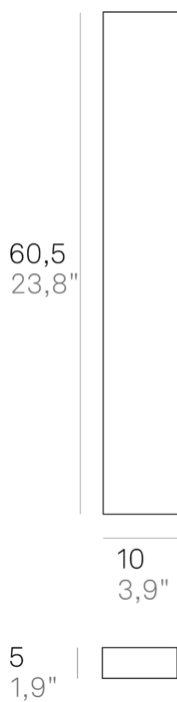

Slat _bollard

Wall and floor lamps with a matt white, dark grey or corten painted die-cast aluminium frame and a satin finish polycarbonate diffuser. The high IP rating (IP54 and IP65) makes the lamps ideal for indoor and outdoor use.

source	LED
type	SMD
total power	2x7.0 W
power LED	2x6.0 W
color temperature	3000 K
lumen lamp	2x510 lm
lumen LED	2x858 lm
beam angle	112°
CRI	> 80
source class	E
motion sensor	NO

Electrical specifications