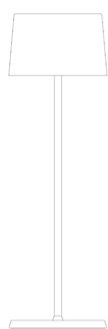

Olivia _Table

Olivia is a rechargeable battery-powered cordless table lamp. A "touch" control on the head allows switching on/off, dimming, and selecting the color temperature of the light (2700 K or 3000 K). Olivia is equipped with the dimmer memory function, which adjusts the light intensity and memorizes the dimmer steps; consequently, every time it is switched on, the light intensity will correspond to that previously set. It is suitable for both indoor and outdoor use (except gold, silver and copper finishes). The lamp comes with a contact charging base; battery charger included.

Ø 11 cm
Ø 4,3 in

35 cm
13,7 in

6,8 cm
2,6 in

0,9 cm
0,3 in

Ø 11 cm
Ø 4,3 in

LED dimmable IP65

LD0850

	White	B3		Dark gray	N3
	Gold color leaf	BFO		Silver color leaf	BFA
Copper color leaf RFR			Not suitable for outdoor use		
Not suitable for outdoor use					R3

DESIGN IN ITALY BY ZAFFERANO SRL, MADE IN PRC

Zafferano SRL - Viale dell'Industria, 26 31055 Quinto di Treviso - Italy www.zafferanoitalia.com

Olivia _Table

Lighting specifications

source	LED
type	SMD
total power	2.2 W
power LED	2.0 W
color temperature	2700 - 3000 K
lumen lamp	144 - 150 lm
lumen LED	245 - 262 lm
beam angle	100°
CRI	> 80
class	E
dimmer	TOUCH DIMMER
motion sensor	NO