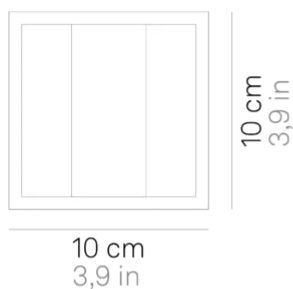

Cubetto _wall

Wall lamp with a matt white or dark grey painted die-cast aluminium frame and a transparent polycarbonate diffuser. The high IP rating (IP54) makes the lamp ideal for indoor and outdoor use. It has independent control of the beam of light above and below; the colour of the cover can be customised on request.

Cubetto _wall

Lighting specifications

source	LED non sostituibile
type	SMD
total power	65 W
power LED	52 W
color temperature	3000 K
lumen lamp	474 lm
lumen LED	638 lm
beam angle	58°
CRI	> 90
class	E
motion sensor	NO