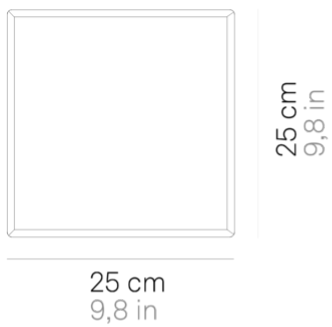

Caorle _wall-ceiling

Wall-ceiling lamps with diffuser in mouthblown, satin-finish opal triplex glass; matt white painted metal frame. The product is suitable for indoor use only.

LED sostituibile da utente

dimmable

IP20

LD130533

DESIGN IN ITALY BY ZAFFERANO SRL, China

Zafferano SRL - Viale dell'Industria, 26 31055 Quinto di Treviso
- Italy www.zafferanoitalia.com

Caorle _wall-ceiling

Lighting specifications

source	LED sostituibile da utente
type	SMD
total power	125 W
power LED	105 W
color temperature	3000 K
lumen lamp	1110 lm
lumen LED	1350 lm
beam angle	127°
CRI	> 90
class	E
dimmer	WI-FI
motion sensor	NO