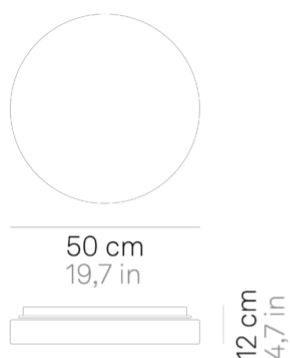

## Drum \_wall-ceiling

Wall-ceiling lamps with diffuser in mouth-blown, satin-finish opal triplex glass; chlorine-resistant, anti-UV, neutral translucent polycarbonate frame. Twist-lock coupling system for the glass component. The product is suitable for indoor use only; the IP44 rating makes it ideal for use in swimming pools and humid environments in general.

## Lighting specifications

---

source	LED
type	SMD
total power	30.0 W
power LED	24 W
color temperature	3000 K
lumen lamp	2070 lm
lumen LED	3000 lm
beam angle	116°
CRI	> 90
source class	E
motion sensor	NO