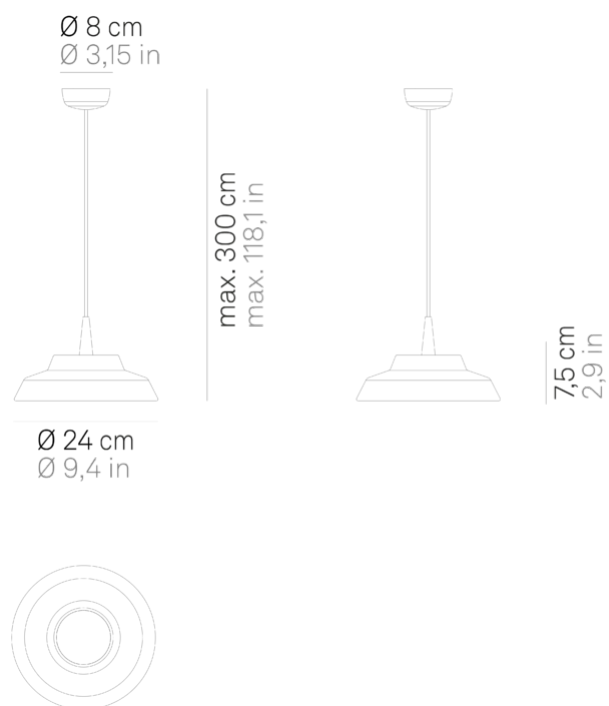

## Circus \_suspension

Suspension lamp created by combining the model Baby with Made in Italy ceramic diffusers. The diffuser is hand-decorated on the outside with a black and white striped pattern; the inside is white or decorated in a solid color (blue, red, yellow or green). The lamp is also designed for modular use. Suitable for indoor use only.

LED dimmable IP40

## Lighting specifications

---

source	LED
type	SMD
total power	8.0 W
power LED	8.0 W
color temperature	3000 K
lumen lamp	511 lm
lumen LED	678 lm
beam angle	162°
CRI	> 90
source class	G
dimmer	TRIAC
motion sensor	NO