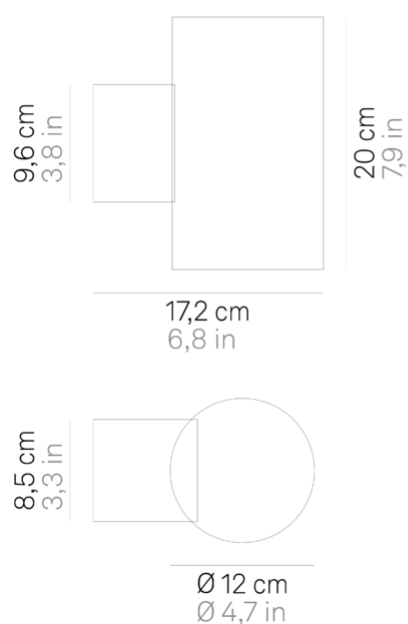

## Bianca \_wall

Wall lamp with a matt white or dark grey painted die-cast aluminum frame and a satin-finish white polycarbonate diffuser. The high IP rating (IP54) makes the lamp ideal for indoor and outdoor use.

## Lighting specifications

---

source	LED sostituibile da tecnico
type	SMD
total power	115 W
power LED	9 W
color temperature	3000 K
lumen lamp	932 lm
lumen LED	1352 lm
beam angle	250°
CRI	> 80
class	D
motion sensor	NO