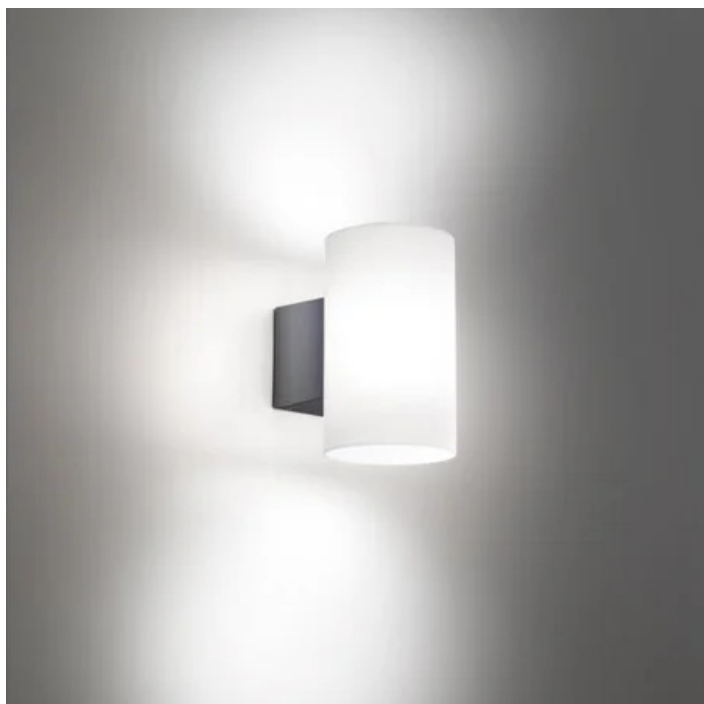

## Bianca \_wall

Wall lamp with a matt white or dark grey painted die-cast aluminum frame and a satin-finish white polycarbonate diffuser. The high IP rating (IP54) makes the lamp ideal for indoor and outdoor use.

# Bianca \_wall