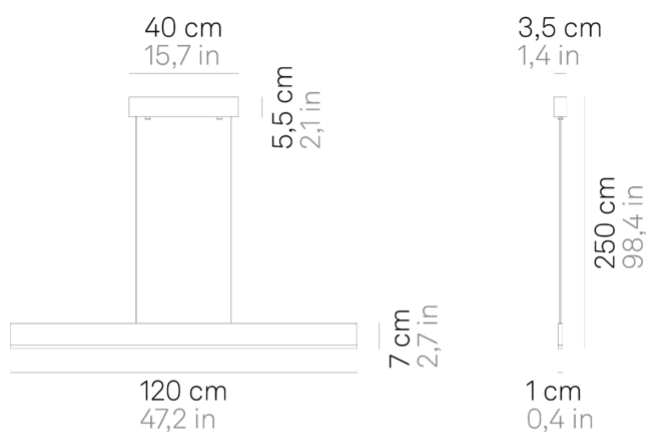

Riga _suspension

Wall-ceiling and suspension lamps with a matt white or dark grey painted aluminium frame and a satin-finish polycarbonate diffuser. The suspension lamp is suitable for indoor use only; the wall-ceiling lamp has a high IP rating (IP54) that makes it ideal for indoor and outdoor use.

Riga _suspension

Lighting specifications

| | |
|-------------------|----------------------|
| source | LED non sostituibile |
| type | SMD |
| total power | 40 W |
| power LED | 324 W |
| color temperature | 3000 K |
| lumen lamp | 1890 lm |
| lumen LED | 3551 lm |
| beam angle | 95° |
| CRI | > 90 |
| class | F |
| dimmer | TRIAC |
| motion sensor | NO |