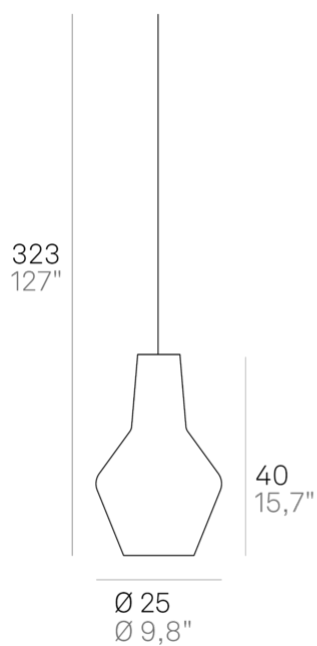

Romeo _suspension

Suspension lamps with diffuser made of mouth-blown glass, handcrafted with "ball-ton" relief finish, in two shapes and in various colors. Grey painted metal frame, grey fabric cables. Romeo e Giulietta is a customizable product, both in colors and finishes, designed also for modular use.