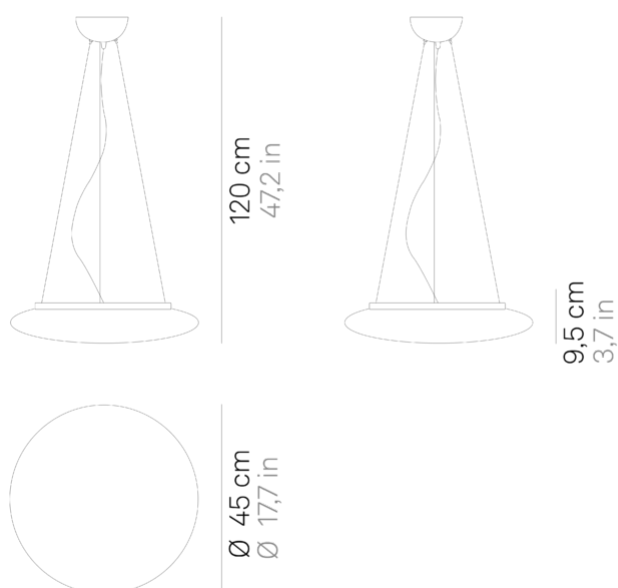

LED

not dimmable

IP20

LD113303

B

DESIGN IN ITALY BY ZAFFERANO SRL, MADE IN PRC

Zafferano SRL - Viale dell'Industria, 26 31055 Quinto di Treviso - Italy www.zafferanoitalia.com