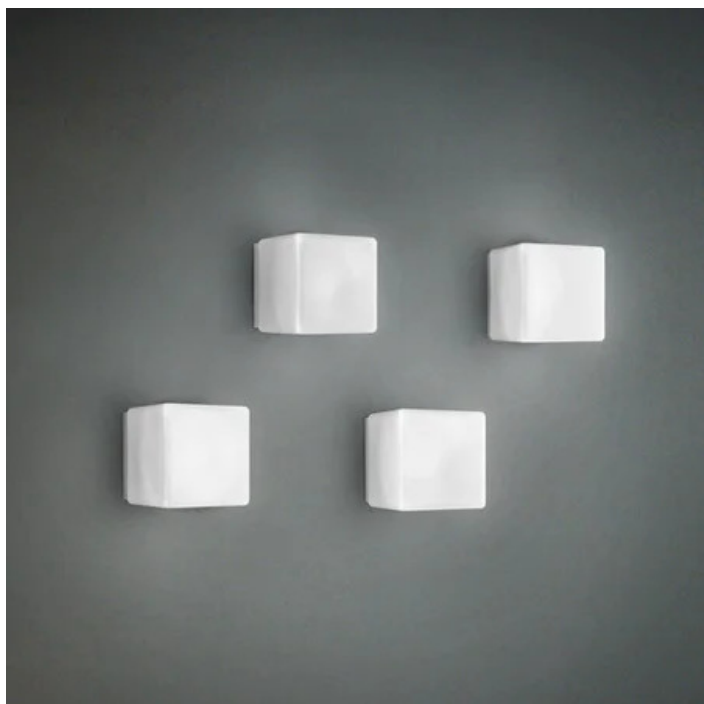

Dado _wall-ceiling

Wall-ceiling lamps with matt white painted metal frame; diffuser in mouth-blown, satin-finish opal triplex glass. The Dado collection features a special magnet fixing system for the glass component: this system simplifies and speeds up the installation and is highly practical when standard maintenance is required. The product is suitable for indoor use only.