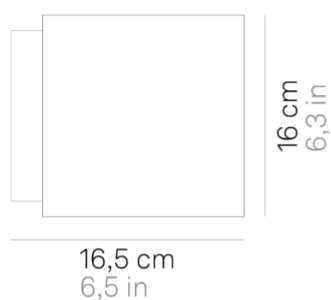

Dado _wall-ceiling

Wall-ceiling lamps with matt white painted metal frame; diffuser in mouth-blown, satin-finish opal triplex glass. The Dado collection features a special magnet fixing system for the glass component: this system simplifies and speeds up the installation and is highly practical when standard maintenance is required. The product is suitable for indoor use only.