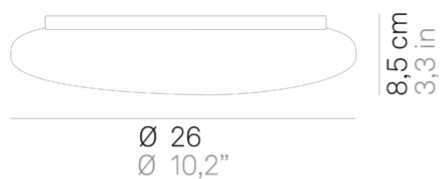

Mentos _wall-ceiling

Wall-ceiling and suspension lamps with diffuser in mouth-blown, satin-finish opal triplex glass; matt white painted metal frame. The Mentos collection features a special magnet fixing system for the glass component: this system simplifies and speeds up the installation and is highly practical when standard maintenance is required. The product is suitable for indoor use only.

Lighting specifications

source	LED sostituibile da utente
type	SMD
total power	185 W
power LED	17 W
color temperature	3000 K
lumen lamp	1510 lm
lumen LED	2100 lm
beam angle	122°
CRI	> 90
class	E
dimmer	DALI
motion sensor	NO