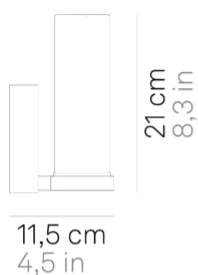

Stick 65 _wall

Wall, wall-ceiling and suspension lamps with diffuser in mouth-blown, satin-finish opal triplex glass; chromed or matt white painted metal frame. The collection is suitable for indoor use only; the IP44 rating makes Stick 65 ideal for bathrooms and installation above mirrors. The suspension version of Stick is designed also for modular use.

Lighting specifications

source	LED
type	SMD
total power	9.4 W
power LED	8.4 W
color temperature	3000 K
lumen lamp	626 lm
lumen LED	1066 lm
beam angle	360°
CRI	> 90
source class	E
motion sensor	NO

Electrical specifications