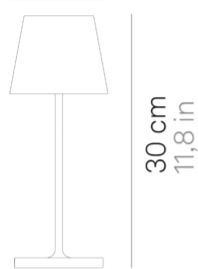

Poldina mini _Table

Poldina mini is a rechargeable battery-powered cordless table lamp. A "touch" control on the head allows switching on/off, dimming, and selecting the color temperature of the light (2200 K, 2700 K or 3000 K). It is suitable for both indoor and outdoor use (except gold, silver, and copper finishes). An electronic control system monitors the remaining autonomy and ensures a constant luminous flux until the battery runs out. Recharging is therefore optimized and always properly done. Poldina comes with a contact charging base; the battery charger is included. The lamp can be customized with a ceramic cover, to be purchased separately

Ø 11 cm
Ø 4,3 in

10 x 10 cm
3,9 x 3,9 in

LED sostituibile da utente

dimmable

IP65

LD0320

	White	B3		R3
	Dark gray	N3		S3
	Gold color leaf	BFO		BFA
	Not suitable for outdoor use		Not suitable for outdoor use	
	Copper color leaf	RFR		O3
	Not suitable for outdoor use		Not suitable for outdoor use	
	Chrome	C3		
	Not suitable for outdoor use			

ACCESSORIES

LD0340RA

6 cm • 135 cm • 45 cm • 22 W
• IP20 • 100-240V • 50/60 Hz

Black

LD0350RB

94 cm • 94 cm • IP20 • 100-240V
• 50/60 Hz

Black

LD0350RP

33 cm • 51 cm • 58 cm • 22 W
• IP20 • 100-240V • 50/60 Hz

Black

LD0350

Ø 13 cm • 10 cm • 50/60 Hz

Green stripes 00

Blue stripes 02

Light blue fish 04

09