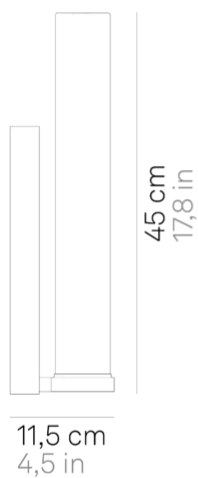

## Stick 65 \_wall

Wall, wall-ceiling and suspension lamps with diffuser in mouth-blown, satin-finish opal triplex glass; chromed or matt white painted metal frame. The collection is suitable for indoor use only; the IP44 rating makes Stick 65 ideal for bathrooms and installation above mirrors. The suspension version of Stick is designed also for modular use.

## Lighting specifications

---

source	LED
type	SMD
total power	18.0 W
power LED	16.0 W
color temperature	3000 K
lumen lamp	1295 lm
lumen LED	1624 lm
beam angle	360°
CRI	> 90
source class	F
motion sensor	NO