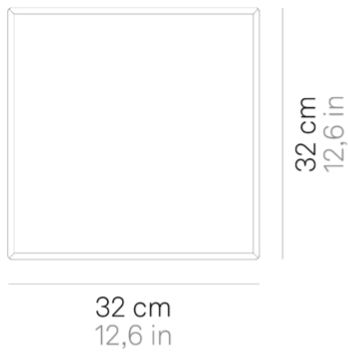

DESIGN IN ITALY BY ZAFFERANO SRL, MADE IN PRC
Zafferano SRL - Viale dell'Industria, 26 31055 Quinto di Treviso - Italy www.zafferanoitalia.com