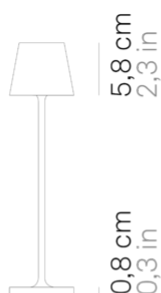

Poldina micro _Table

Poldina micro is a rechargeable battery-powered cordless table lamp. A "touch" control on the head allows switching on/off, dimming, and selecting the color temperature of the light (2200 K, 2700 K or 3000 K). It is suitable for both indoor and outdoor use (except gold and silver finishes). An electronic control system monitors the remaining autonomy and ensures a constant luminous flux until the battery runs out. Recharging is therefore optimized and always properly done. The lamp comes with a contact charging base; the battery charger is not included.

Ø 7 cm
Ø 2,8 in

7 x 7 cm
2,8 x 2,8 in

LED dimmable IP65

LD0490

	White	B3		Black	D3
	Dark gray	N3		Sage green	G3
	Sand	S3		Red	F3
	Pink	P3		Lilac	L3
	Capri blue	K3		Orange	Z3
	Apple green	V3		Glossy chrome	C3
	Glossy gold	O3	Not suitable for outdoor use		
	Black - Gold color leaf craquelé	DFO		Red - Gold color leaf craquelé	FFO
Not suitable for outdoor use			Not suitable for outdoor use		
	Capri blue - Gold color leaf craquelé	KFO			

■ Black

LD0490RP

33 cm • 51 cm • 5.8 cm • 1.8 W
• IP20 • 100-240V • 50/60 Hz

■ Black

LD0490UA

2.5 cm • 4 cm • 8 cm • IP20
• 100-240V • 50/60 Hz

■ White

LD0490RB

6.7 cm • 6.7 cm • 0.9 cm • IP20
• 5Vdc max.1A • 50/60 Hz

■ Black

Poldina micro _Table

LD0499

Ø 8.5 cm • 6.6 cm •• 50/60 Hz

 Green stripes	00	Capri blue stripes	02
 Red stripes	03	 Light blue fish	04
	05	Black stripes	10