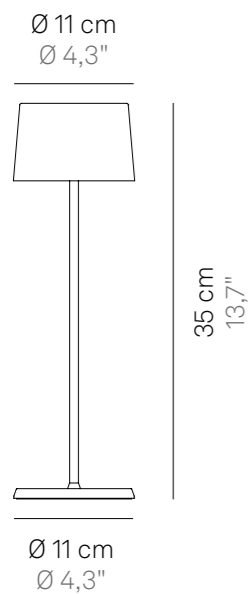

Ø 11,6 cm
Ø 4,5"

**Componenti inclusi**

Components included

Base di ricarica a contatto

Contact charging base

Caricabatterie

Charger

Finiture