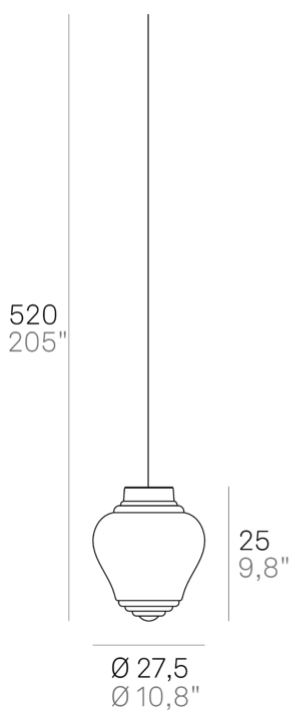

Clyde _suspension

Suspension lamps with glass diffuser, mouthblown in standstill mould, with "rigadin" relief finish, in two shapes and in various colours. Grey painted metal frame, grey fabric cables. Bonnie e Clyde is a customizable product, both in colours and finishes, designed also for modular use.