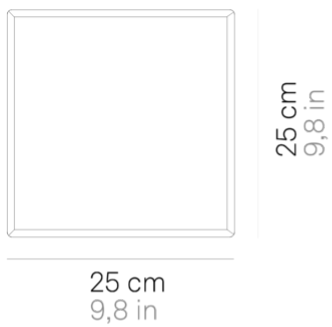

## Caorle \_wall-ceiling

Wall-ceiling lamps with diffuser in mouthblown, satin-finish opal triplex glass; matt white painted metal frame. The product is suitable for indoor use only.

E27

IP20

**LL1305**

Matte white