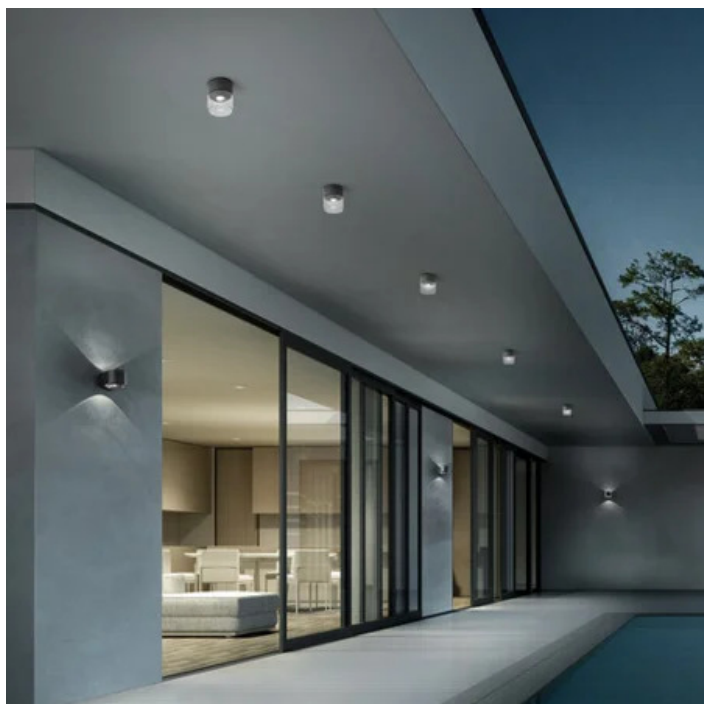

Lens _ceiling

Wall and ceiling lamps with a dark grey or white painted die-cast aluminium frame and a transparent glass diffuser. The high IP rating (IP65) makes the lamps ideal for indoor and outdoor use.

Ø 10,8 cm
Ø 4,2 in

11,3 cm
4,4 in

LED sostituibile da tecnico

not dimmable

IP65

LD0750

Dark gray

G3