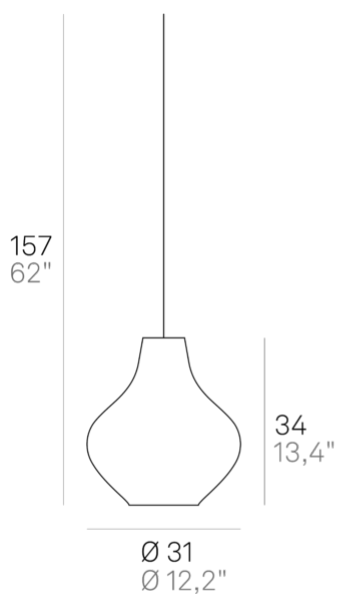

## Sixties \_suspension

Suspension lamp with diffuser in mouth-blown, satin-finish opal triplex glass, white painted metal frame and white fabric cables. Sixties is a customizable product, both in colours and finishes, designed also for modular use. The product is suitable for indoor use only.