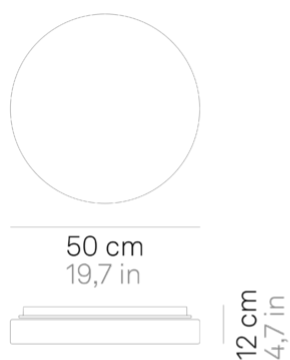

Drum _wall-ceiling

Wall-ceiling lamps with diffuser in mouth-blown, satin-finish opal triplex glass; chlorine-resistant, anti-UV, neutral translucent polycarbonate frame. Twist-lock coupling system for the glass component. The product is suitable for indoor use only; the IP44 rating makes it ideal for use in swimming pools and humid environments in general.