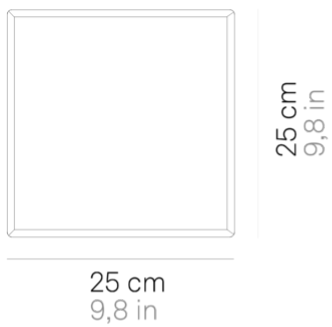

Caorle _wall-ceiling

Wall-ceiling lamps with diffuser in mouthblown, satin-finish opal triplex glass; matt white painted metal frame. The product is suitable for indoor use only.

LED

dimmable

IP20

LD130533

Matte white

DESIGN IN ITALY BY ZAFFERANO SRL, MADE IN PRC
Zafferano SRL - Viale dell'Industria, 26 31055 Quinto di Treviso - Italy www.zafferanoitalia.com

Caorle _wall-ceiling

Lighting specifications

source	LED
type	SMD
total power	12.5 W
power LED	10.5 W
color temperature	3000 K
lumen lamp	1110 lm
lumen LED	1350 lm
beam angle	127°
CRI	> 90
source class	E
dimmer	WI-FI
motion sensor	NO