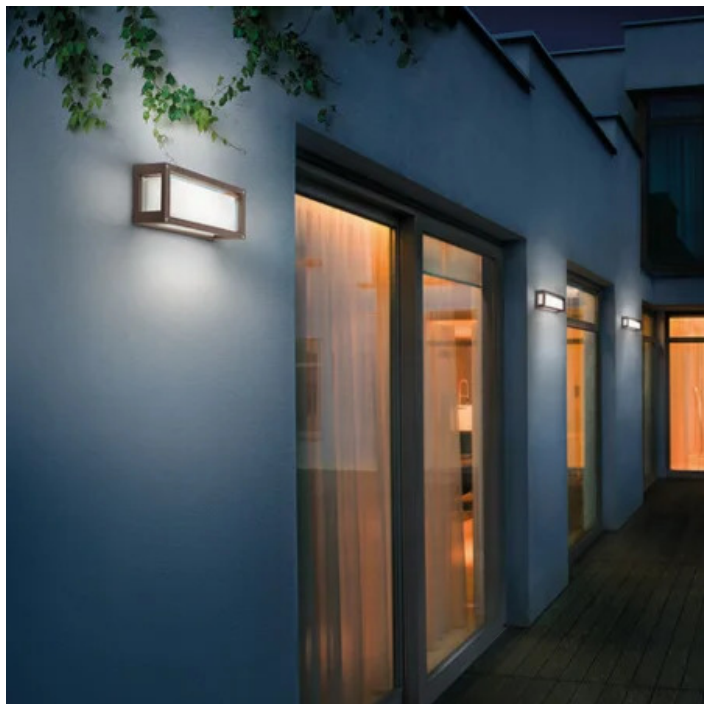

Home _wall-ceiling

Wall-ceiling and floor lamps with a matt white, dark grey or corten painted die-cast aluminium frame, a satin-finish white cast glass (wall-ceiling) or transparent polycarbonate (floor) diffuser. The high IP rating (IP54) makes the lamps ideal for indoor and outdoor use.