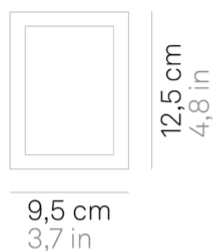

Home _wall-ceiling

Wall-ceiling and floor lamps with a matt white, dark grey or corten painted die-cast aluminium frame, a satin-finish white cast glass (wall-ceiling) or transparent polycarbonate (floor) diffuser. The high IP rating (IP54) makes the lamps ideal for indoor and outdoor use.