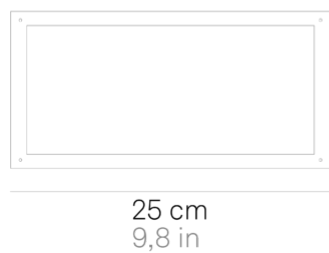

Home _wall-ceiling

Wall-ceiling and floor lamps with a matt white, dark grey or corten painted die-cast aluminium frame, a satin-finish white cast glass (wall-ceiling) or transparent polycarbonate (floor) diffuser. The high IP rating (IP54) makes the lamps ideal for indoor and outdoor use.