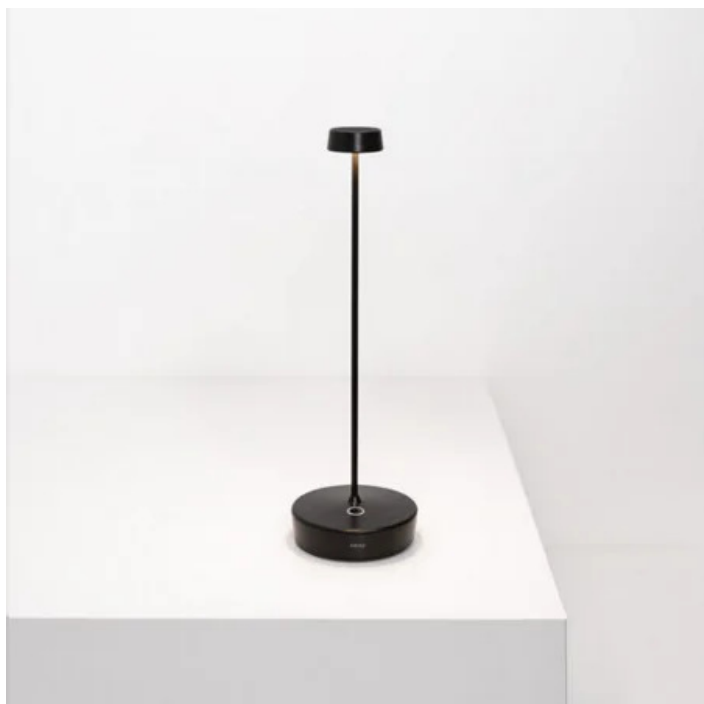

# Swap \_Table

Swap is a rechargeable battery-powered cordless table lamp. A "touch" control on the base allows switching on/off; the current version allows also dimming (4-step: 100%, 60%, 30%, 6%) and selecting the color temperature of the light to 2200 K, 2700 K or 3000 K. The new Swap is also smaller (29 cm / 11,4 in). It is suitable for both indoor and outdoor use. An electronic control system monitors the remaining autonomy and ensures a constant luminous flux until the battery runs out. Recharging is therefore optimized and always properly done. Swap can be customized with glass, ceramic, or fabric lampshades, to be purchased separately. The lamp comes with a contact charging base; battery charger not included.

Ø 4,9 cm  
Ø 1,9 in

Ø 10 cm  
Ø 3,9 in

1,4 cm  
0,6 in

2,8 cm  
1,1 in

LED ○ IP65