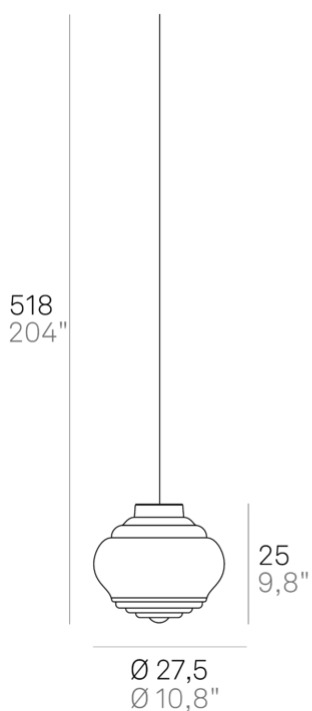

E27 IP20

LBN21

01	04
05	09
20	

DESIGN IN ITALY BY ZAFFERANO SRL, MADE IN PRC

Zafferano SRL - Viale dell'Industria, 26 31055 Quinto di Treviso - Italy www.zafferanoitalia.com