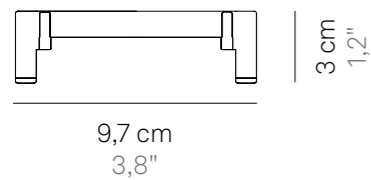

Dati tecnici Technical data

CE