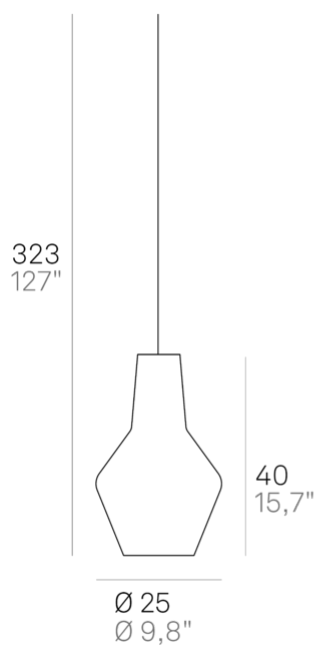

## Romeo \_suspension

Suspension lamps with diffuser made of mouth-blown glass, handcrafted with "balloton" relief finish, in two shapes and in various colors. Grey painted metal frame, grey fabric cables. Romeo e Giulietta is a customizable product, both in colors and finishes, designed also for modular use.