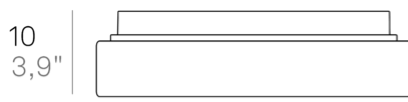

## Drum Bayonet \_wall-ceiling

Wall-ceiling lamps with diffuser in mouthblown, satin-finish opal triplex glass, and white painted metal frame. Twist-lock system for the glass component. The product is suitable for indoor use only.