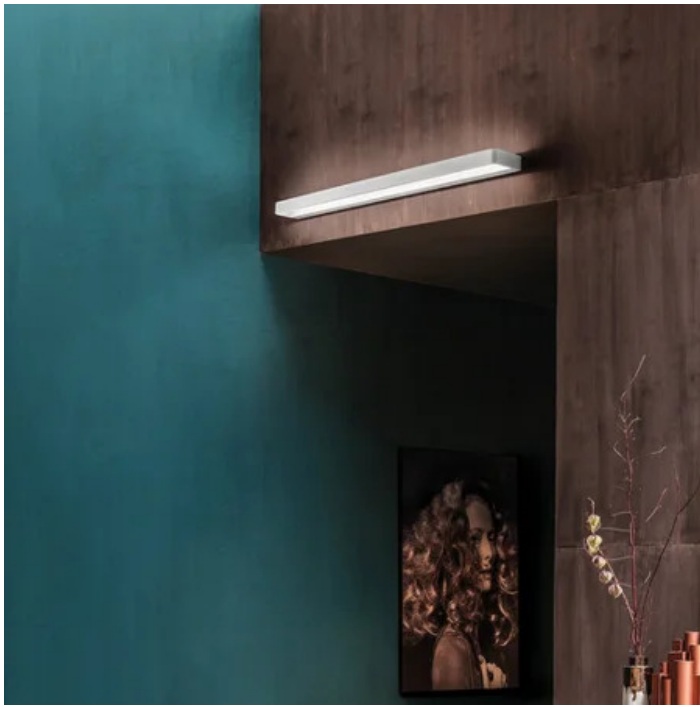

Stripe _wall

Wall lamps with a matt white painted die-cast aluminium frame, and a satin-finish opaline polycarbonate diffuser. The Stripe Magneto collection has a special system for fixing the lamp fixture to the support bracket, that simplifies and speeds up the installation. The product is suitable for indoor use only.

Stripe _wall

Lighting specifications

source	LED sostituibile da tecnico
type	SMD
total power	190 W
power LED	157 W
color temperature	3000 K
lumen lamp	1325 lm
lumen LED	2084 lm
beam angle	98°
CRI	> 90
class	E
motion sensor	NO