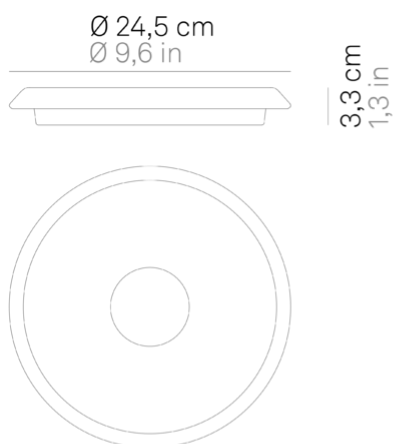

Pina _Tray

Ceramic tray with a concave center that houses the base of Pina. The close partnership with a historic factory in Civita Castellana - a village near Rome, where the art of ceramics has been practiced since the 10th century BC - allows Zafferano to rely on the exclusive production of made in Italy artifacts, which are handpainted according to Zafferano design.