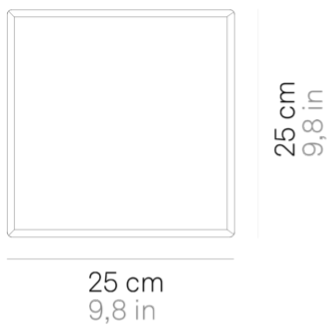

Caorle _wall-ceiling

Wall-ceiling lamps with diffuser in mouthblown, satin-finish opal triplex glass; matt white painted metal frame. The product is suitable for indoor use only.

LED sostituibile da utente

dimmable

IP20

LD130513

DESIGN IN ITALY BY ZAFFERANO SRL, China

Zafferano SRL - Viale dell'Industria, 26 31055 Quinto di Treviso
- Italy www.zafferanoitalia.com

Caorle _wall-ceiling

Lighting specifications

source	LED sostituibile da utente
type	SMD
total power	125 W
power LED	105 W
color temperature	3000 K
lumen lamp	1110 lm
lumen LED	1350 lm
beam angle	127°
CRI	> 90
class	E
dimmer	TRIAC
motion sensor	NO