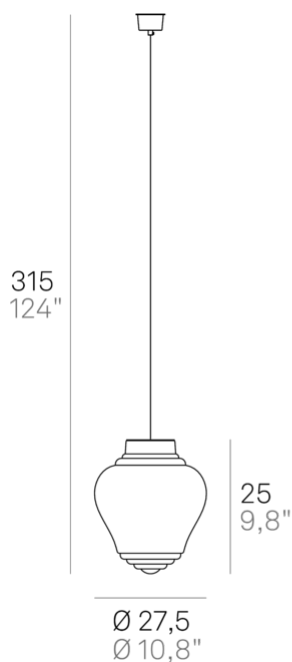

Clyde _suspension

Suspension lamps with glass diffuser, mouthblown in standstill mould, with "rigadin" relief finish, in two shapes and in various colours. Grey painted metal frame, grey fabric cables. Bonnie e Clyde is a customizable product, both in colours and finishes, designed also for modular use.