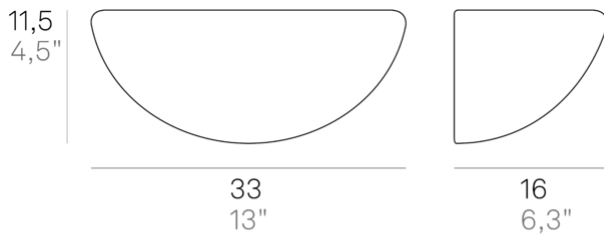

LED sostituibile da tecnico

not dimmable

IP20

LD5000

DESIGN IN ITALY BY ZAFFERANO SRL, China

Zafferano SRL - Viale dell'Industria, 26 31055 Quinto di Treviso
- Italy www.zafferanoitalia.com