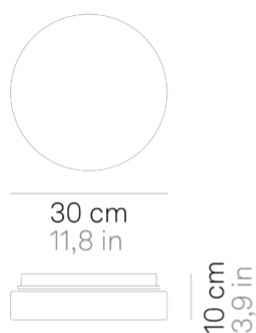

Drum _wall-ceiling

Wall-ceiling lamps with diffuser in mouth-blown, satin-finish opal triplex glass; chlorine-resistant, anti-UV, neutral translucent polycarbonate frame. Twist-lock coupling system for the glass component. The product is suitable for indoor use only; the IP44 rating makes it ideal for use in swimming pools and humid environments in general.

Lighting specifications

source	LED sostituibile da utente
type	SMD
total power	125 W
power LED	105 W
color temperature	3000 K
lumen lamp	1110 lm
lumen LED	1350 lm
beam angle	127°
CRI	> 90
class	E
dimmer	WI-FI
motion sensor	NO