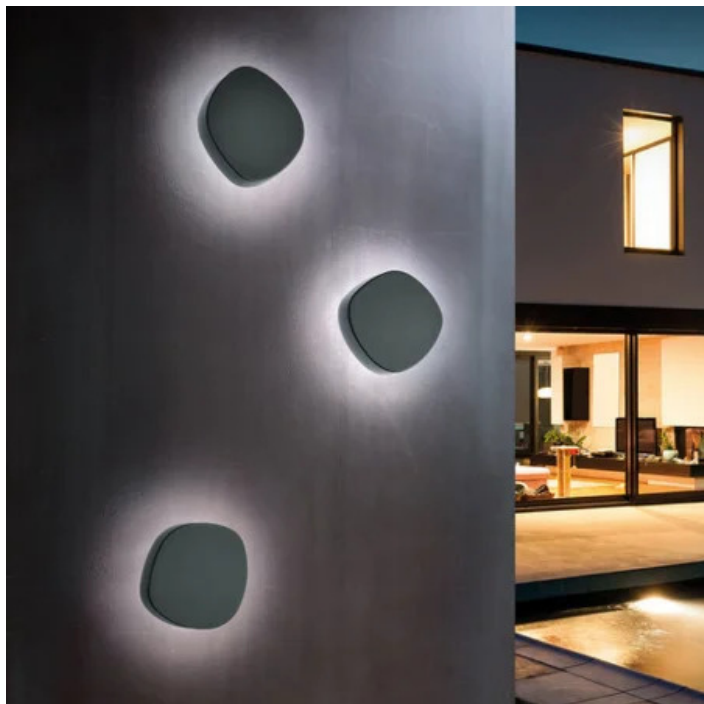

Ciottolo _wall

Wall and floor lamps with a dark grey or corten painted die-cast aluminium frame and a satinfinish opaline polycarbonate diffuser. The high IP rating (IP54) makes the lamps ideal for indoor and outdoor use.