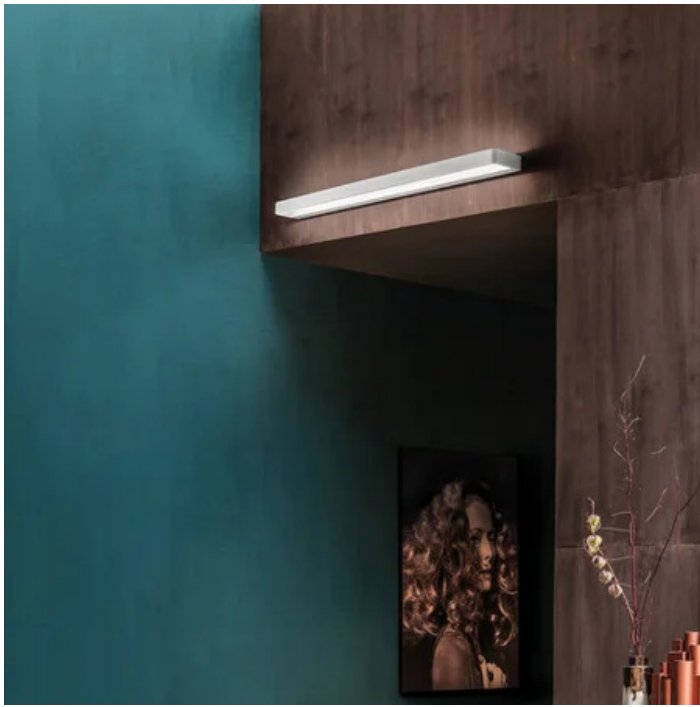

Stripe _wall

Wall lamps with a matt white painted die-cast aluminium frame, and a satin-finish opaline polycarbonate diffuser. The Stripe Magneto collection has a special system for fixing the lamp fixture to the support bracket, that simplifies and speeds up the installation. The product is suitable for indoor use only.

131 cm
51,5 in

9 cm
3,5 in

3,5 cm
1,4 in

LED sostituibile da tecnico

not dimmable

IP20

LD0077

White