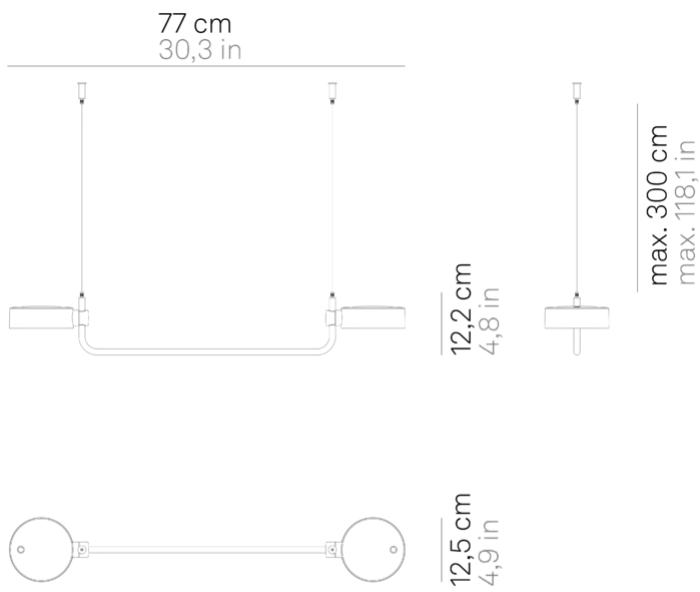

Super O _suspension lamp

LED dimmable IP65

LD1153

White B3 Black N3

DESIGN IN ITALY BY ZAFFERANO SRL, MADE IN PRC

Zafferano SRL - Viale dell'Industria, 26 31055 Quinto di Treviso - Italy www.zafferanoitalia.com