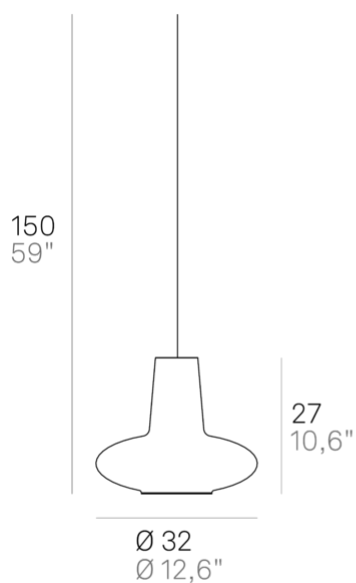

E27 IP20

LGL01

01	04
05	09
20	

DESIGN IN ITALY BY ZAFFERANO SRL, MADE IN PRC

Zafferano SRL - Viale dell'Industria, 26 31055 Quinto di Treviso - Italy www.zafferanoitalia.com