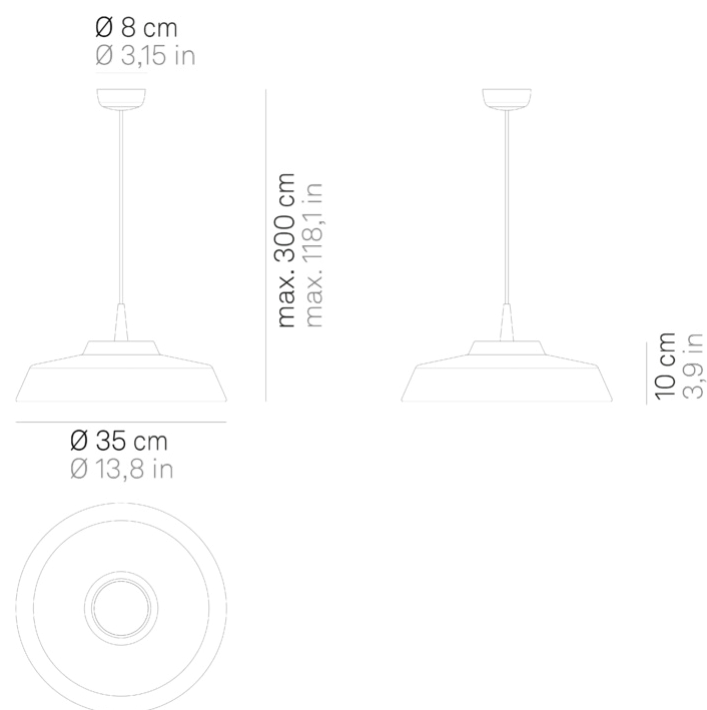

Circus _suspension

Suspension lamp created by combining the model Baby with Made in Italy ceramic diffusers. The diffuser is hand-decorated on the outside with a black and white striped pattern; the inside is white or decorated in a solid color (blue, red, yellow or green). The lamp is also designed for modular use. Suitable for indoor use only.

LED dimmable IP40

CIR01

White	00	Blue	01
Red	02	Yellow	04
Green	05		

DESIGN IN ITALY BY ZAFFERANO SRL, MADE IN PRC
Zafferano SRL - Viale dell'Industria, 26 31055 Quinto di Treviso - Italy
www.zafferanoitalia.com

Circus _suspension

Lighting specifications

source	LED
type	SMD
total power	8.0 W
power LED	8.0 W
color temperature	2700 K
lumen lamp	474 lm
lumen LED	645 lm
beam angle	162°
CRI	> 90
source class	G
dimmer	TRIAC
motion sensor	NO